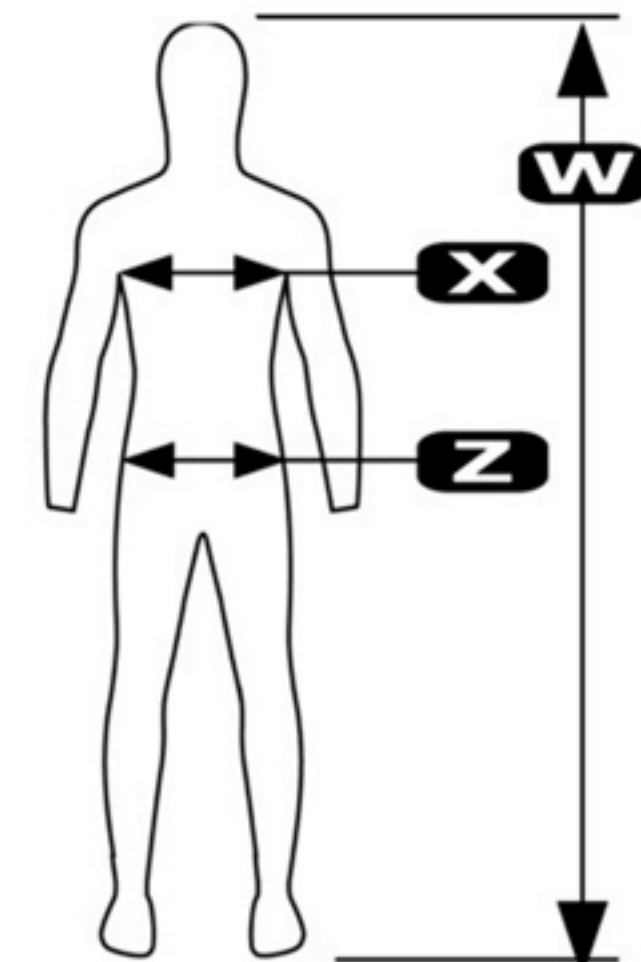

VÊTEMENTS - ENFANT

Taille	W (CM)	W (INCH)	X (CM)	X (INCH)	Z (CM)	Z (INCH)
8/10 ans = 1	144/148	56.69 / 58.27	72/76	28.35 / 29.92	68/72	26.77 / 28.35
10/12 ans = 2	148/152	58.27 / 59.84	76/80	29.92 / 31.50	72/76	28.35 / 29.92
12/14 ans = 3	152/156	59.84 / 61.42	80/84	31.50 / 33.07	76/80	29.92 / 31.50
14/16 ans = 4	156/160	61.42 / 62.99	84/88	33.07 / 34.65	80/84	31.50 / 33.07

VÊTEMENTS - FEMME

Taille	W (CM)	W (INCH)	X (CM)	X (INCH)	Z (CM)	Z (INCH)
XS = 1	158/163	62.20 / 64.17	83	32.68	88	34.65
S = 2	163/168	64.17 / 66.14	88	34.65	92	36.22
S LONG	173/178	68.11 / 70.08	88	34.65	92	36.22
S LARGE	163/168	64.17 / 66.14	98	38.58	100	39.37
M = 3	168/173	66.14 / 68.11	93	36.61	96	37.80
M LONG	178/183	70.08 / 72.05	93	36.61	96	37.80
M LARGE	168/173	66.14 / 68.11	103	40.55	104	40.94
L = 4	173/178	68.11 / 70.08	98	38.58	100	39.37
XL = 5	178/183	70.08 / 72.05	103	40.55	104	40.94
XXL = 6	183/185	72.05 / 72.83	108	42.52	108	42.52
XXXL = 6	185/190	72.83 / 74.80	113	44.49	112	44.09

BOTTILLONS - CHAUSSONS

	Taille Européenne	Taille Américaine
XXS	34/35	3 / 3.5
XS	36/37	4.5 / 5
S	38/39	6
M	40/41	7 / 8
L	42/43	8.5 / 9.5
XL	44/45	10 / 11
XXL	46/47	11.5 / 12.5

BOTTILLONS VET. SEC

	Taille Européenne	Taille Américaine
XXS	37/38	5/6
XS	39/40	6/7
S	40/41	7/8
M	42/43	8.5 / 9.5
L	43/44	9.5 / 10
XL	45/46	11 / 11.5
XXL	46/47	11.5 / 12.5
XXXL	48/49	13.5 / 14.5

GANTS

XS = 6
S = 7
M = 8
L = 9
XL = 10
XXL = 11

CAGOULE

	CM	INCH
T1 / XS	53	20.87
T2 / S	55	21.65
T3 / M	57	22.44
T4 / L	59	23.23
T5 / XL	61	24.02

Guide des Tailles

W
Hauteur
Height
Länge
Altezza

X
Poitrine
Chest
Brust
Tórax
Torace